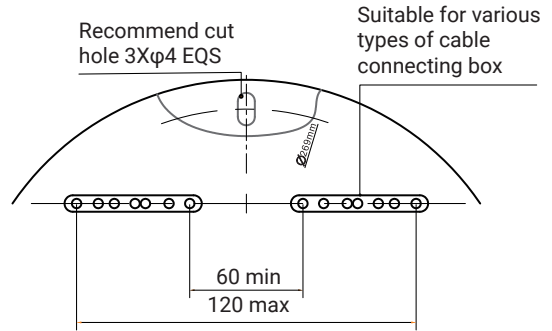

⚠ WARNING

It is recommended to contact a qualified electrician to install the product.

It is recommended not to touch the product when it is turned on.

In case of malfunction, disconnect the lamp from the power supply. It is recommended to contact an electrician and not try to repair the lamp yourself.

INSTRUCTION MANUAL

SURFACE IP65 CEILING LIGHT E27 FITTING

ATENE

Specifications and Technical Data sheet:

Wattage:	Max 20W
Input voltage:	AC 170-230V 50/60Hz
Lamp holder:	E27
IP Grade:	IP65
IK Grade:	IK08
Class:	II
Twist&Lock function:	Yes

LED ceiling light E27 fitting easy to install. Bulb not included.
ANTI-UV and V2 Self-extinguishing thermoplastic PC housing and diffuser with changeable white/black cover.
Resistant to impacts.

1

2

MOUNTING

Recycling Information in Accordance with the WEEE and Battery Directives

Europe only

The product/battery is marked with one of the above recycling symbols. It indicates that at the end of the life of the product/battery, you should dispose of it separately at an appropriate collection point and not place it in normal domestic waste stream.

IPERLUX®
www.iperlux.com
info@iperlux.com