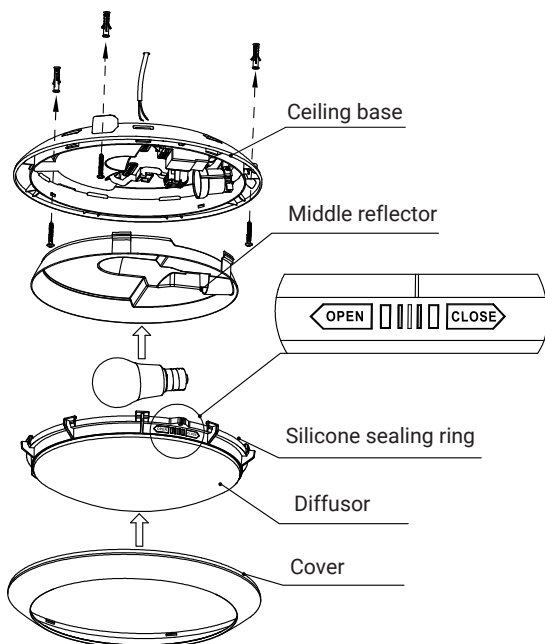

### Specifications and Technical Data sheet:

Wattage:	Max 20W
Input voltage:	AC 170-230V 50/60Hz
Lamp holder:	E27
IP Grade:	IP65
IK Grade:	IK08
Class:	II
Twist&Lock function:	Yes

LED ceiling light E27 fitting easy to install. Bulb not included.  
 ANTI-UV and V2 Self-extinguishing thermoplastic PC housing and diffuser with changeable white/black cover.  
 Resistant to impacts.

## MOUNTING